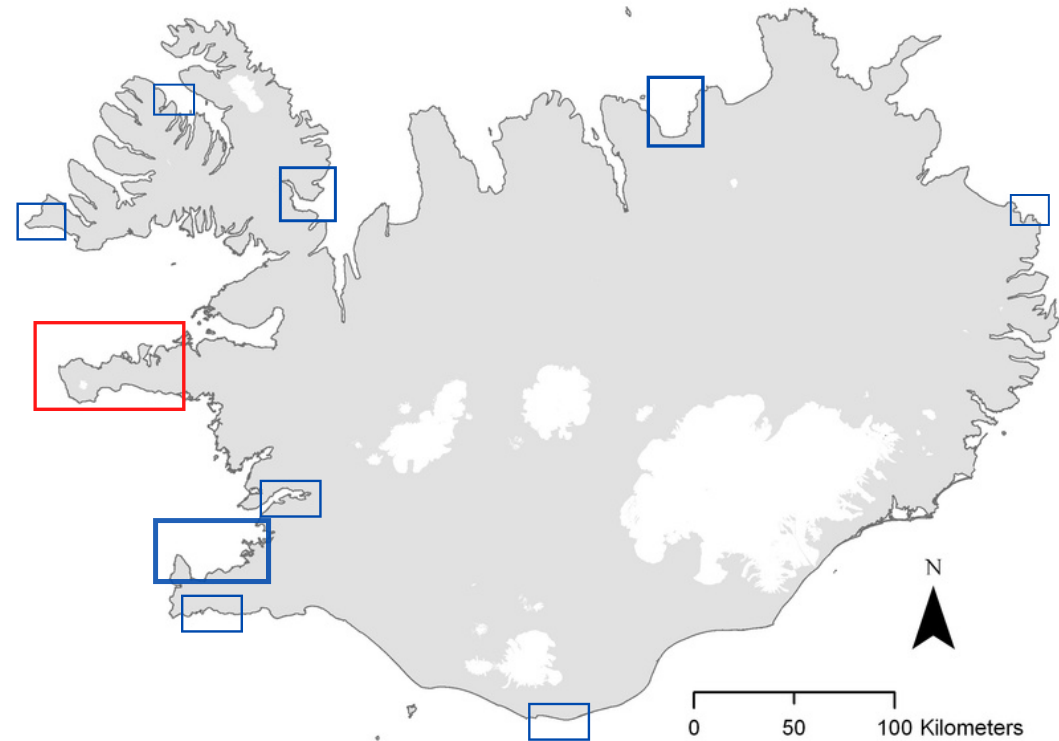

METHODOLOGY

SAMPLING AREA AND TIMEFRAME

Identification images of killer whales found in the coastal waters of the Snæfellsnes Peninsula were collected from February 2011 to December 2021. As a long-term study, identification work in this area is ongoing year-round. Whereas the Snæfellsnes Peninsula (indicated in red) constitutes the main area of data collection, images contributed to the project from other areas of Iceland were included in the catalogue as well. Other areas (indicated in blue) included Steingrímsfjörður, Ísafjörður and Látrabjarg in the Westfjords; Skjálfandi Bay in the North; Borgarfjörður eystri in the East, and areas further east of Iceland; Hvalfjörður, the waters south of Grindavík, and Faxaflói Bay in the Southwest near Reykjavík; and the waters south of Vík in the South of Iceland.

Ongoing identification work has revealed movements along the Icelandic shoreline, as well as both round-trip and one-way movements of killer whales to areas outside of Iceland. There are over 30 individuals documented to travel between Scotland (including Shetland and Orkney) and Iceland (Mruszczok & Scullion, 2019; Mruszczok, Violi, et al., 2021; Scullion et al., 2021; Table 1). Individuals are often seen repeatedly in Iceland during the winter months and in Scotland in the summertime.