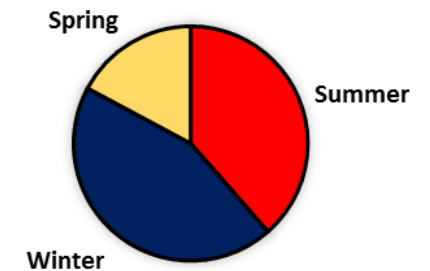

NUMBER OF INDIVIDUALS