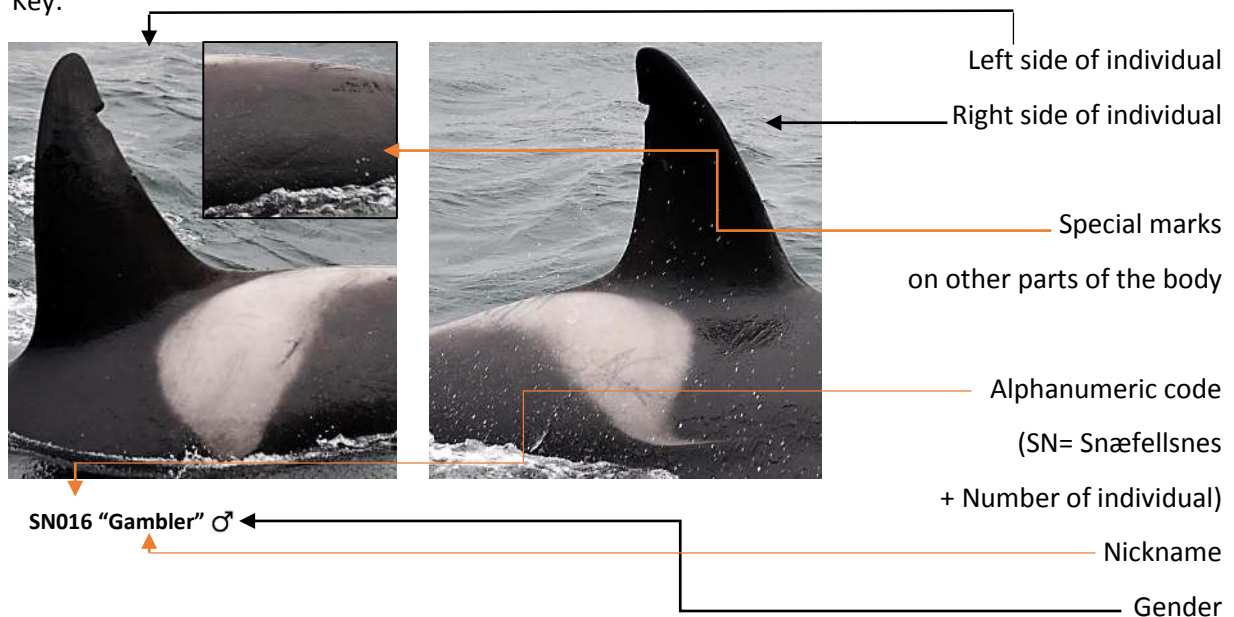

Photo credit: All photographs in this catalogue are property of Marie Mrusczo, except:

SN075 right side	Jan van Twillert
SN106 right side	Dirk Boden
SN107 left side	Uwe Wendel
SN109 left side	Uwe Wendel
SN126 left and right side	Jan van Twillert

Citation: Mrusczo, Marie (2016). North Atlantic Killer Whales of the Snæfellsnes Peninsula. Photo-Identification Catalogue, Second Edition.
Access at: <http://orcaguardians.org/orca-id-catalogue/>
<http://lakitours.com/about/conservation-and-research/>

Introduction and Catalogue Key

The following catalogue presents photo-identification images of 192 North Atlantic Killer Whales sighted off the Snæfellsnes Peninsula from January 2014 to October 2015. The catalogue is divided into summer (June - October), winter (October - March), and spring (March - June) sightings, since observations thus far suggest that family groups visiting the area in the winter (p. 22-41) are different ones from the spring (42-50) and summer season (p. 3-21). Individuals believed to form a family group are listed together on one or more pages. Mother-calf-pairs are represented by consecutive alphanumeric codes, with the mother followed by the offspring (calves marked with a “J” or “B”). Furthermore, the alphanumeric code shows in which order the individuals were discovered – the higher the number, the later the first record of the individual.

Key:

This catalogue has been compiled and made publicly available to researchers, whale watchers, and whale-watch operators to enhance observations and facilitate identification of the Icelandic killer whale population. We hope that the catalogue will help us follow the seasonal movements of the Icelandic orca population as it can be used by the whale-watching public to identify killer whales during sightings all over Iceland.

The catalogue is a second edition and work in progress, and, therefore, far from complete. Missing pictures will be added in upcoming seasons as sightings allow, and the catalogue will be expanded to include additional pictures of individuals not yet photographed.

All pictures were taken under strict compliance with the IceWhale Code of Conduct for responsible whale watching (photographs are cropped and enlarged). The catalogue compiles both boat-based and land-based observations. As a non-invasive research project it advocates the acquisition of knowledge of the Icelandic orca population through a conservation approach.